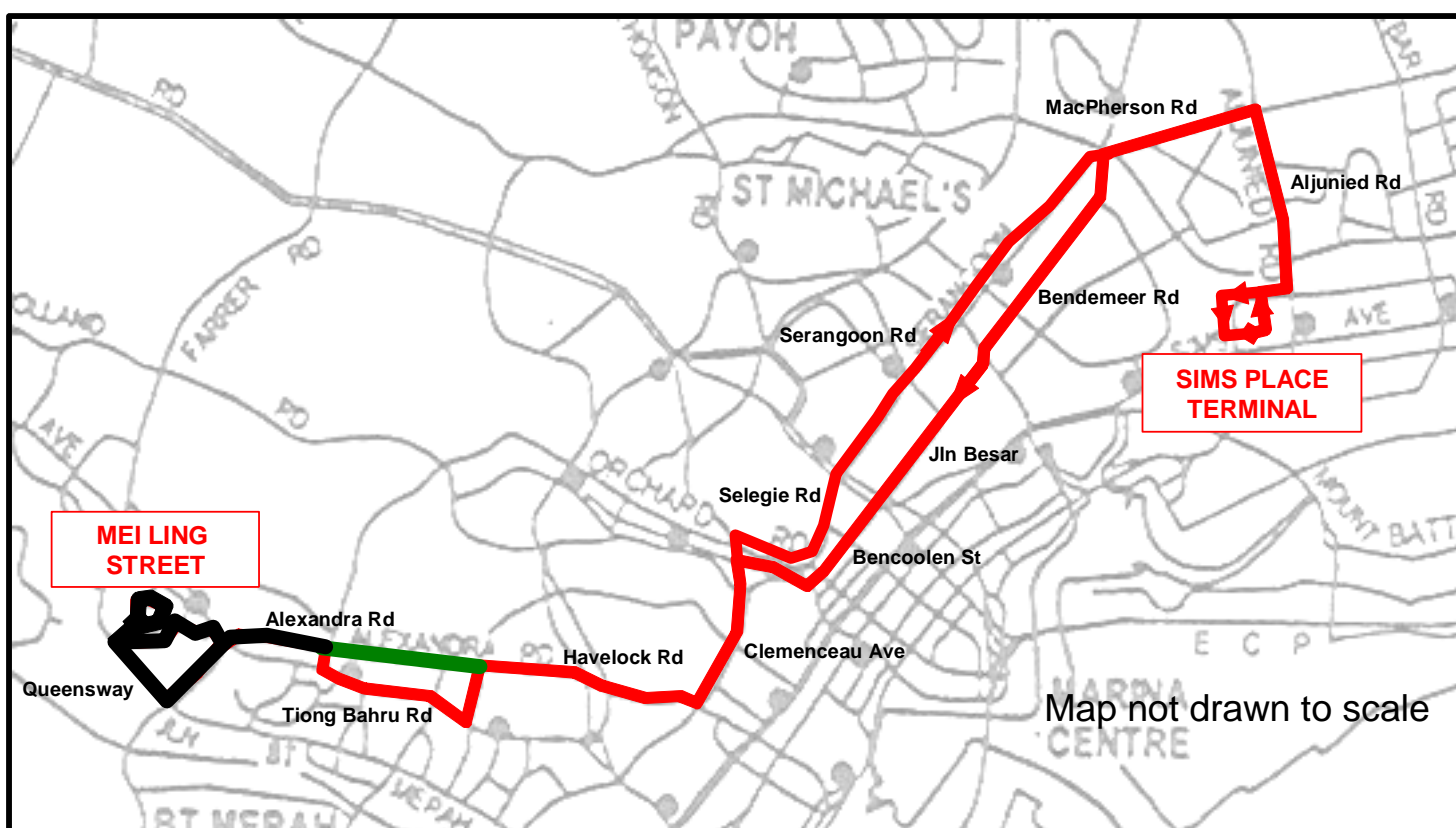

State Funeral of the Late Mr Lee Kuan Yew

64

29 March 2015 Temporary Route Amendment 11.30am to 3.00pm*

Due to road closures, this service will skip these bus stops:

SIMS PLACE-MEILING STREET		
ROAD NAME	BUS-STOP CODE	BUS-STOP DESCRIPTION
ALEXANDRA RD	10281	SIS BLDG
ALEXANDRA RD	10291	AFT SM MOTORS CTR
STIRLING RD	11541	OPP QUEENS
STIRLING RD	11551	TIONG GHEE TP
STIRLING RD	11561	BLK 166
MEI LING ST	11579	BLK 158
MEI LING ST	11589	BLK 157
MEI LING ST	11599	BLK 153
MEI CHIN RD	11609	BLK 163
QUEENSWAY	11029	BLK 166
ALEXANDRA RD	11521	ANCHORPOINT
ALEXANDRA RD	11531	OPP LEA HIN HARDWARE FTY
ALEXANDRA RD	10299	OPP SM MOTORS CTR
TIONG BAHRU RD	10209	REDHILL STN
TIONG BAHRU RD	10199	DELTA SWIM CPLX
TIONG BAHRU RD	10189	BLK 104A CP
TIONG BAHRU RD	10179	TIONG BAHRU PK
LOWER DELTA RD	10381	OPP BLK 48
THE SERVICE WILL TERMINATE AT THIS STOP:		
ROAD NAME	BUS-STOP CODE	BUS-STOP DESCRIPTION
TIONG BAHRU RD	10201	OPP REDHILL STN
IT WILL START ITS RETURN JOURNEY FROM THIS STOP:		
ROAD NAME	BUS-STOP CODE	BUS-STOP DESCRIPTION
GANGES AVE	10239	BLK 79

Legend

- Normal Route – —
- Diverted Route – —
- Road Closure – —

* SUBJECT TO RE-OPENING OF ROADS

We apologise for any inconvenience caused.